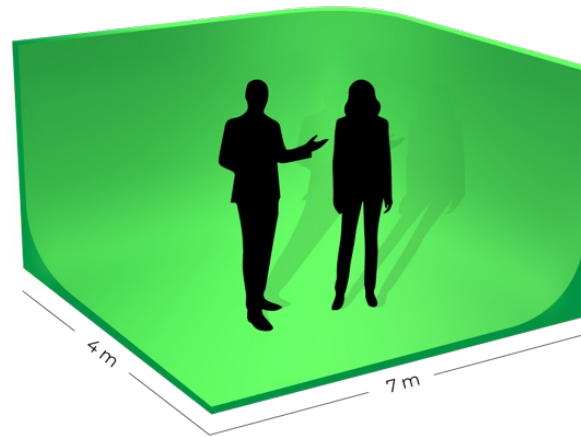

Flik event studio

MetaStage

NEW

Itämerentori 2, 00180 Helsinki

Our MetaStage studio takes you from historical recreations to space ships with the help of 3D virtual environments. The only limit is your imagination. MetaStage holds up to 6 persons on stage.

Event modes

3D virtual environments

Studio size

80 m²

Stage size

24,5 m²
(7 x 3,5 m)

Chroma size

7.0 m wide x
4.0 m deep

Stage capacity

6 people on stage

Attending capacity

0
Chairs +
tables

0
Only chairs

0
*Standing
tables

Unlimited stage set-up

Give your audience a new engaging experience with a location defying live webcast. Unleash the full creative potential in our new MetaStage studio with 3D worlds.